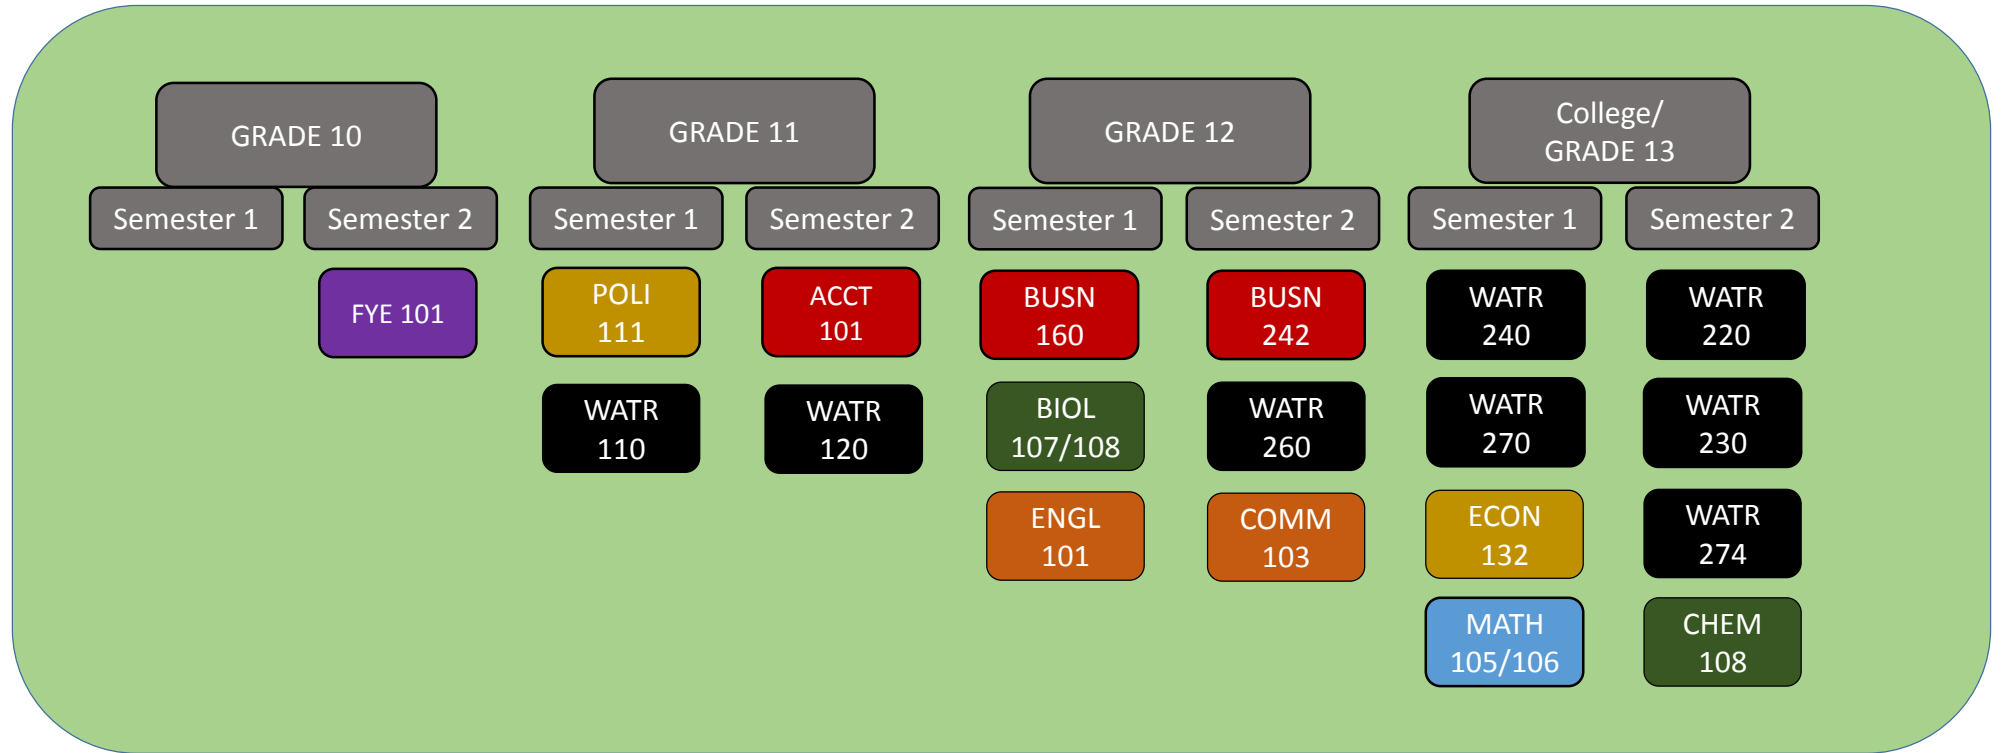

- College Preparation
- Social Science
- Business
- Communications
- Math
- Natural Science
- Program Course

Associate in Applied Science Degree – Environmental Management